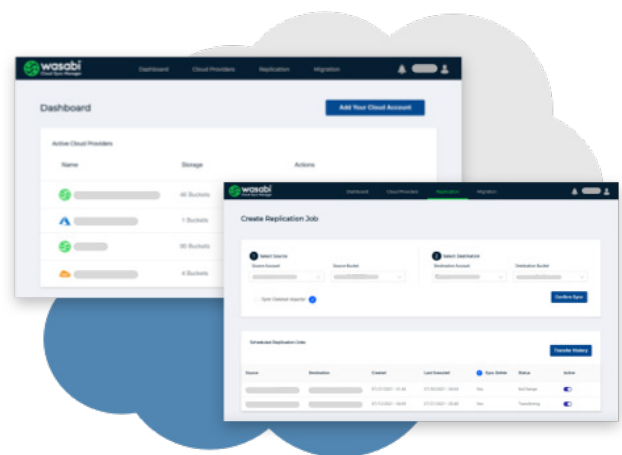

Datacentre + Networking

Wasabi Cloud Sync Manager

Migrate your data from any cloud object storage service to Wasabi with Wasabi Cloud Sync Manager

What is Wasabi Cloud Sync Manager?

Wasabi Cloud Sync Manager provides simple and cost-effective data migration from any S3-compliant storage to the Wasabi cloud. Use it to:

- Reduce storage costs
- Avoid cloud lock-in and expensive egress fees
- Protect your data from local disasters
- Increase performance across locations

Wasabi Cloud Sync Manager's intuitive administrative interface makes it easy to configure storage parameters, and move data to optimise cost, performance, and protection.