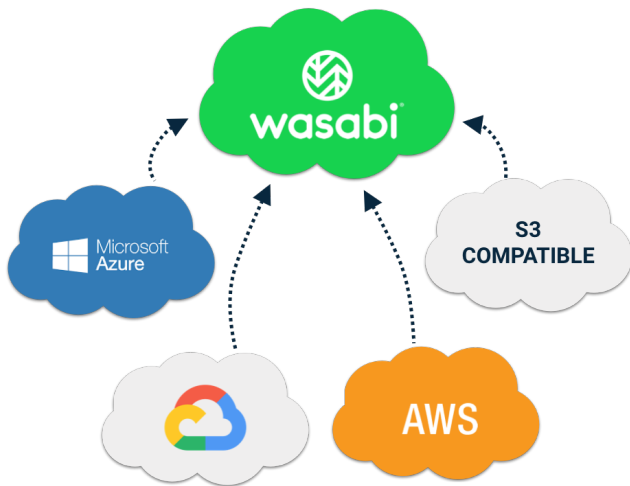

Wasabi Cloud Sync Manager

Cloud-to-cloud migration made easy

There are many reasons to move your data: skyrocketing costs, unpredictable pricing, security, and performance issues. However, the complexity of migrating data, and the enormous egress fees involved have many customers feeling “locked in” to their current cloud storage vendors. Until now.

Wasabi Cloud Sync Manager is the simple solution you’ve been looking for. Quickly and easily migrate from AWS, Azure, GCP, or any S3-compliant storage for just pennies per GB, depending on the source cloud service provider and region.

- Reduce storage costs and complexity
- Avoid vendor lock-in and unfair egress fees
- Change clouds at any time

Get an immediate return on investment

Wasabi takes care of your egress fees for you. Once migrated to the Wasabi cloud, you can expect to save up to 80% on your storage costs compared to Amazon S3, Azure Hot, or Google Cloud Platform.