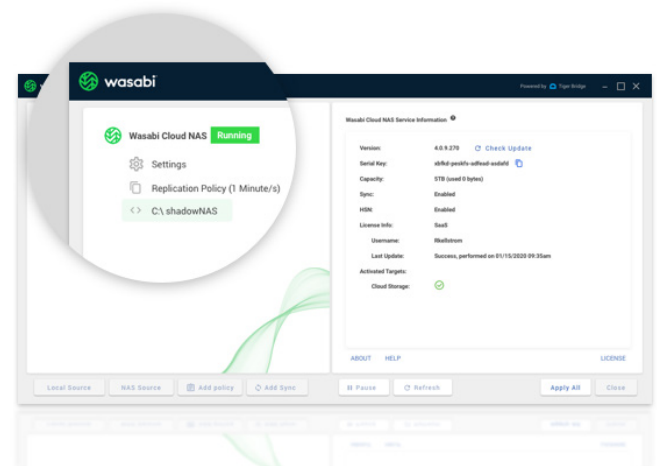

Datacentre + Networking

Wasabi Cloud NAS

Extend the life of your on-premises servers, reduce costs, and never run out of capacity with fast and secure cloud network attached storage.

What is Cloud NAS?

Wasabi Cloud NAS is fast, secure, and cost-effective network-attached storage in the cloud. Connect it to your existing on-premises NAS, SAN or DAS to automatically offload cold data (or any data) to low-cost Wasabi hot cloud storage. Use it to free up server capacity while keeping your data available and retrievable within milliseconds.

Wasabi Cloud NAS is simple to install and even easier to use. There is no client software required on end-user devices. All files are visible to your end users exactly as they would appear if they were residing on your on-premises servers.

Local speed with unlimited low-cost capacity. You get the best of both world's with Wasabi Cloud NAS.

Why Cloud NAS?

Studies show that 80 percent of data is rarely accessed within months of creation. Yet most businesses retain dormant data alongside active data on expensive on-premises storage platforms. This not only squanders storage capacity and budget but impairs data protection by expanding backup file sizes and reducing the number of applications you can back up overnight.

By automatically archiving infrequently accessed data to Wasabi Cloud NAS, you can reclaim expensive NAS, SAN and DAS capacity, avoid expensive hardware upgrades, and better align storage costs with the true value of your data.