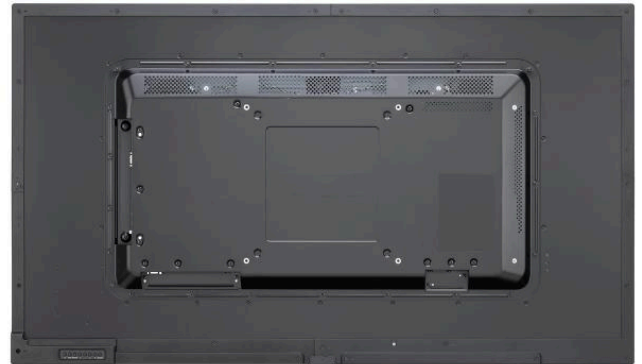

MultiSync® C551

LCD 55" Value Large Format Display

Datasheet

Seamless integration for great visual performance

Its thin bezel and super slim design perfectly complements today's modern surroundings whilst multiple display inputs support flexibility and freedom. With fixing points conveniently located on the back of the screen, external equipment can be attached with seamless simplicity. Reasonable brightness levels offer visibility in controlled light surroundings. The professional haze filter is allowing excellent readability. Landscape and portrait capability matches the needs of both corporate huddle spaces and retail signage applications. With a built-in media player, the NEC C Series runs content directly from a USB drive or microSDHC card as a standalone solution but can also download contents via network. Futureproof connectivity handles input from multiple sources. Don't let technology impact design - get seamless integration with the NEC C Series!