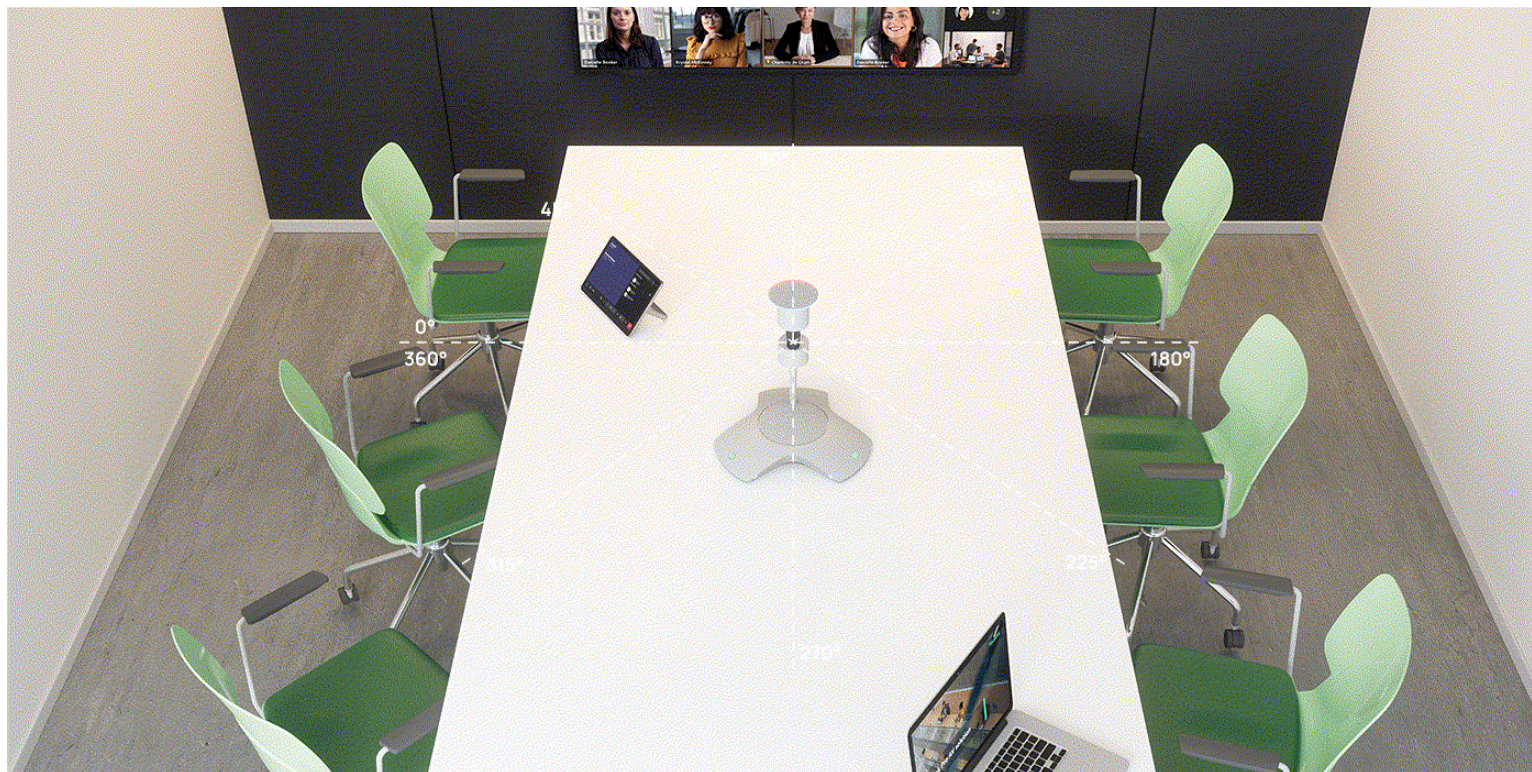

360° 10K Panoramic Wide-angle Camera

No Hidden Attendees. More Inclusive Meetings.

SmartVision 60 View

- ✓ 360° panoramic view
- ✓ Individual video feeds of in-room participants
- ✓ No one be hidden in the view
- ✓ 10K camera for stunning images

Front-of-room Cameras View

- × Unable to see whole face of in-room participants
- × Hidden faces when sitting close

Multi-Stream People Feed Feature

Include Everyone Equally. Enhanced Teams Rooms Experience.

Meeting Hands-free With Cortana

Ensure everyone is heard

With two sets of multi-functional microphones, the SmartVision 60 easily covers 20-foot (6m) audio pickup radius from all angles in medium rooms, as well as support intelligent voice features.

- Simple connection with data transmission and power supply integrated into one CAT5e cable

More Than A Plus Screen

More Flexible Features

- New spacious 11 inches screen
- Rich 4K wireless content sharing options
- Multiple touch panels in the same room
- Install the MTouch Plus **on the wall or table**