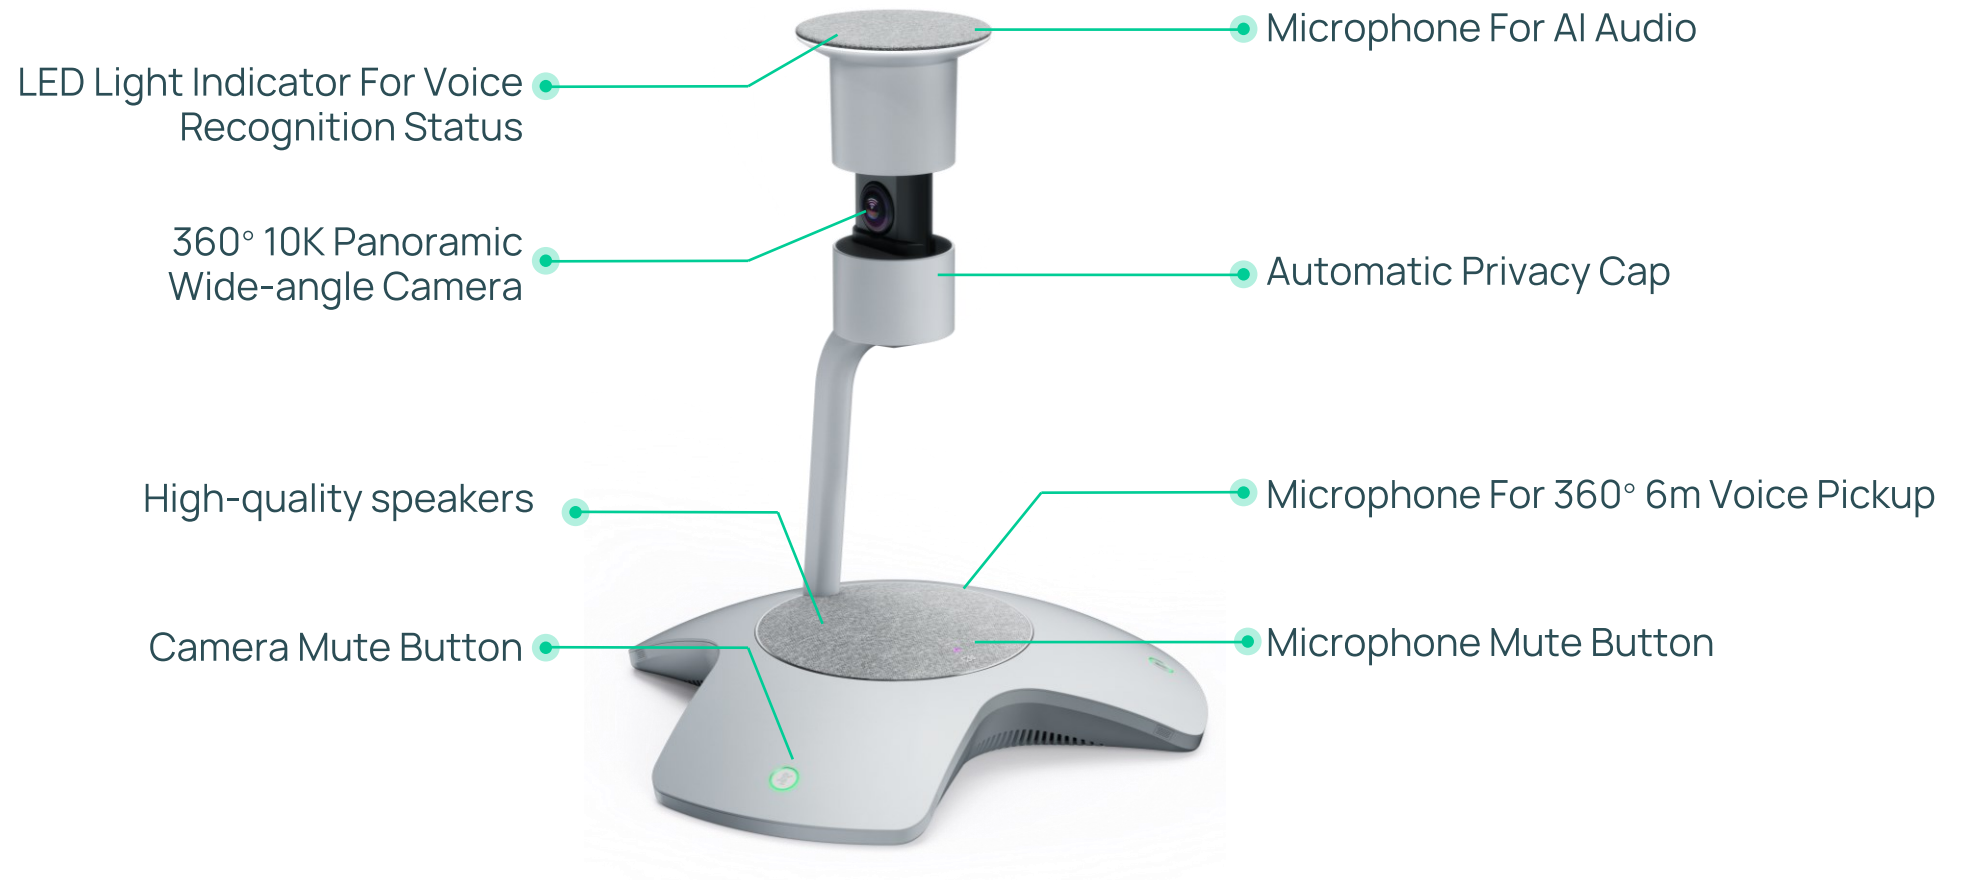

Inclusive, Immersive, Intelligent

SmartVision 60

The Intelligent 360° All-in-One Camera
for Medium-sized Microsoft Teams Rooms

A Sleek and Compact Design

Pack up all you need for video conferencing in a single device

360° 10K Panoramic Wide-angle Camera

No Hidden Attendees. More Inclusive Meetings.

SmartVision 60 View

- ✓ 360° panoramic view
- ✓ Individual video feeds of in-room participants
- ✓ No one be hidden in the view
- ✓ 10K camera for stunning images

Meeting Hands-free With Cortana

Ensure everyone is heard

With two sets of multi-functional microphones, the SmartVision 60 easily covers 20-foot (6m) audio pickup radius from all angles in medium rooms, as well as support intelligent voice features.

- Simple connection with data transmission and power supply integrated into one CAT5e cable

More Than A Plus Screen

More Flexible Features

- New spacious 11 inches screen
- Rich 4K wireless content sharing options
- Multiple touch panels in the same room
- Install the MTouch Plus **on the wall or table**