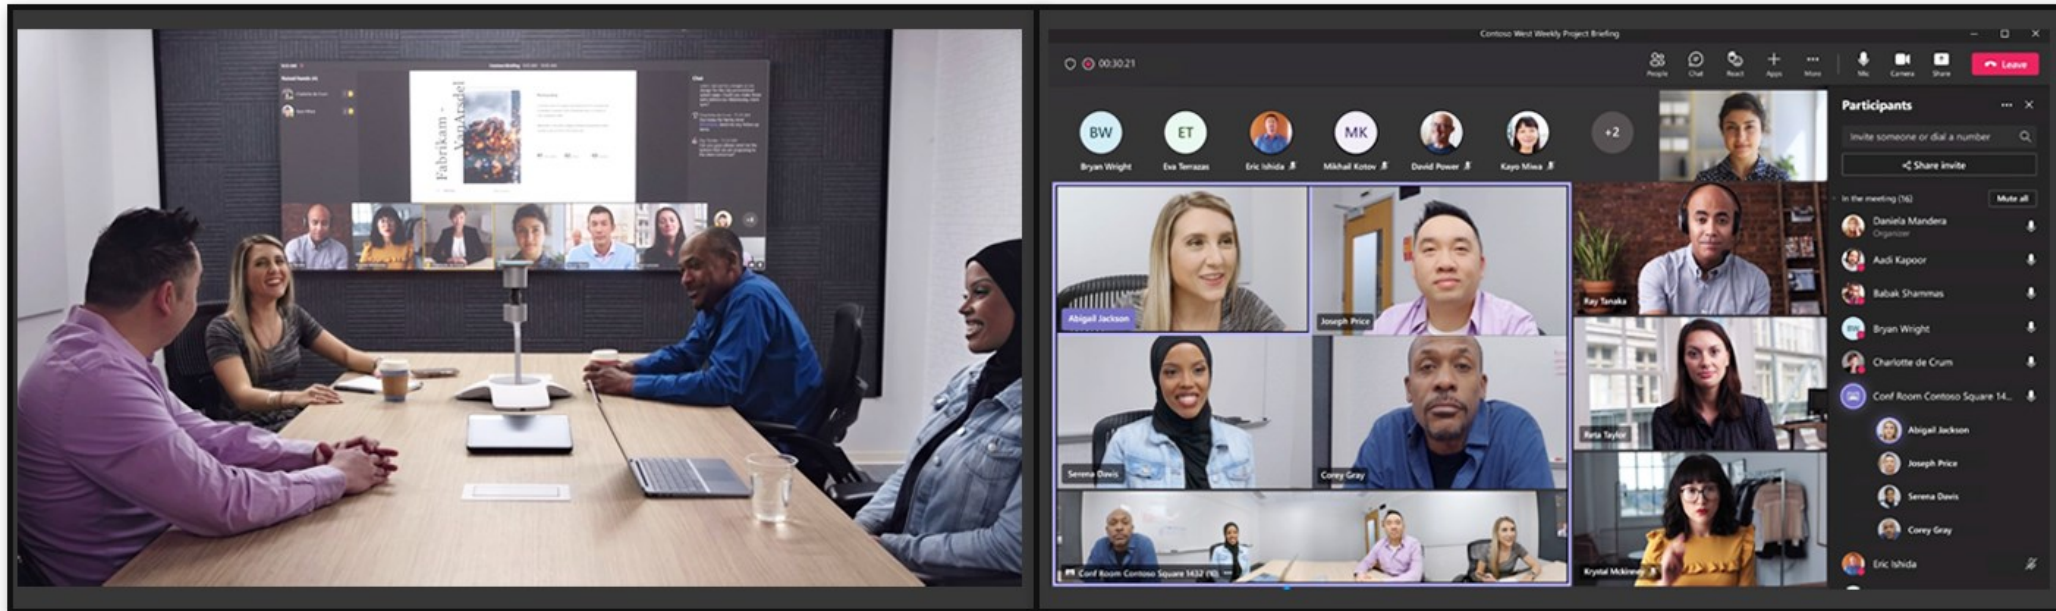

Inclusive, Immersive, Intelligent

SmartVision 60

The Intelligent 360° All-in-One Camera
for Medium-sized Microsoft Teams Rooms

A Sleek and Compact Design

Pack up all you need for video conferencing in a single device

360° 10K Panoramic Wide-angle Camera

No Hidden Attendees. More Inclusive Meetings.

SmartVision 60 View

- ✓ 360° panoramic view
- ✓ Individual video feeds of in-room participants
- ✓ No one be hidden in the view
- ✓ 10K camera for stunning images

Front-of-room Cameras View

- × Unable to see whole face of in-room participants
- × Hidden faces when sitting close

Multi-Stream People Feed Feature

Include Everyone Equally. Enhanced Teams Rooms Experience.

- Individual video feeds of four in-room active speakers
- Show the panoramic view of the room at the same time
- No facial expressions and body language will be ignored

Intelligent Voice Assistant And Transcription