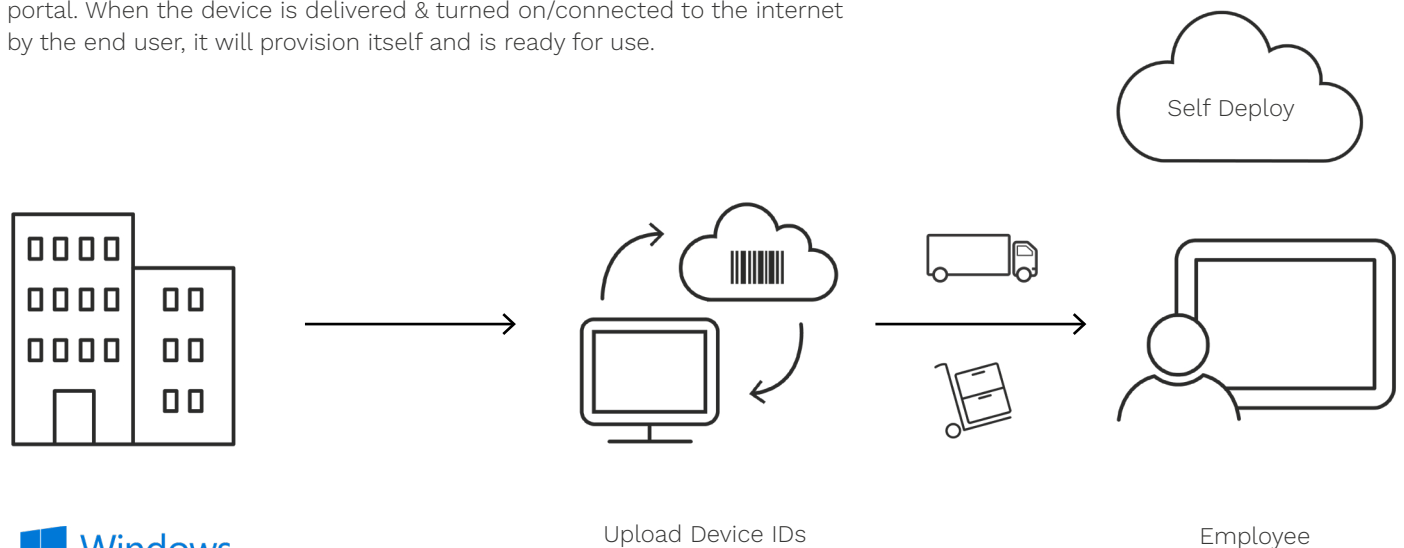

Make deployment easy with Windows and Autopilot with CCS Media

Autopilot for Windows 10 Devices

Windows 10 devices offer the modern hardware and software needed to take advantage of cloud-based deployment technologies. They are reliable, secure, and easy to deploy and manage. Windows 10 devices lead your transformation efforts, so you and your organisation can experience the greatest return on your digital transformation experience.

Autopilot allows you to deploy and configure your Windows 10 device over the internet with no interaction as an administrator or IT. It builds on existing modern management technologies like Azure Active Directory (AAD) and Mobile Device Management (MDM) to manage and configure your Modern Device by automatically enrolling the devices in these solutions at their first bootup, right out of the box. The resulting configuration is a deployment solution that can keep pace with dynamic modern environments that leverage the best of what Microsoft technologies like Microsoft 365 and Enterprise Management + Security can offer.

Windows Autopilot Enrollment | Setup

Capture, upload & validate enrollment identifiers to MS Partner Center

Device IDs are created & uploaded into the customer's Partner Center portal. When the device is delivered & turned on/connected to the internet by the end user, it will provision itself and is ready for use.