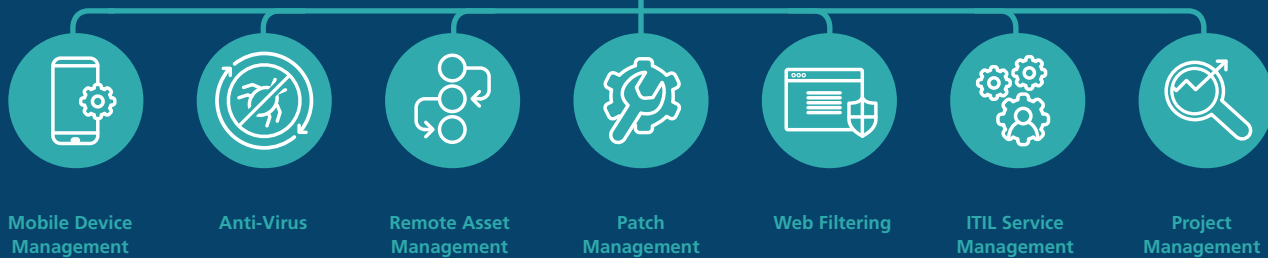

Meeting rooms without boundaries

Microsoft
Partner

Gold Cloud Productivity
Gold Small and Midmarket Cloud Solutions

For further details contact your **Account Manager**
Let's talk **Call 01246 200 200**