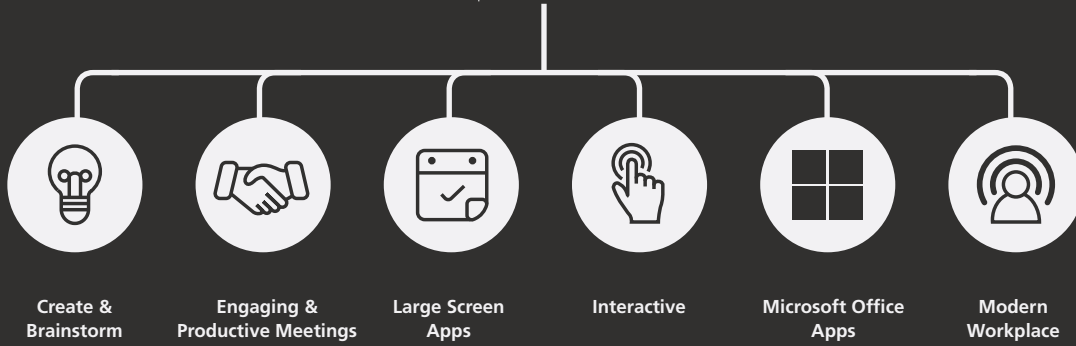

Meeting rooms without boundaries

Microsoft
Partner

Gold Cloud Productivity
Gold Small and Midmarket Cloud Solutions

For further details contact your **Account Manager**
Let's talk **Call 01246 200 200**